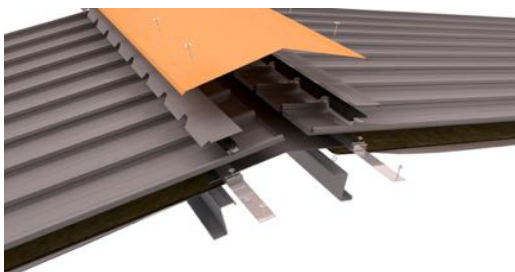

MRC GROUP - 'SECRET FIX' INSULATED ROOF SYSTEM

GUARANTEES / WARRANTIES

The Guardian™ System Warranty covers the roof system, junction points AND perimeter details for:

- Materials
- Workmanship
- Maintenance

RIDGE

- Flashing Gauge 0.8mm
- Total Girth 840mm
- Serrated Closure
- Polyclosure
- Mastic Seal to Polyclosure
- Turn Up of Roof Sheet

HEADWALL

- Flashing Gauge 0.8mm
- Total Girth 840mm
- Serrated Closure
- Polyclosure
- Mastic Seal to Polyclosure
- Turn Up of Roof Sheet

SIDEWALL

- Flashing Gauge 0.55mm
- Separate Support Zed
- Isolating Sealant Tape
- Metal Counter Flashing
- Angled Return
- Height Overall min. 150mm

BARGE

- Flashing Gauge 0.55mm
- Separate Support Zed
- Isolating Sealant Tape