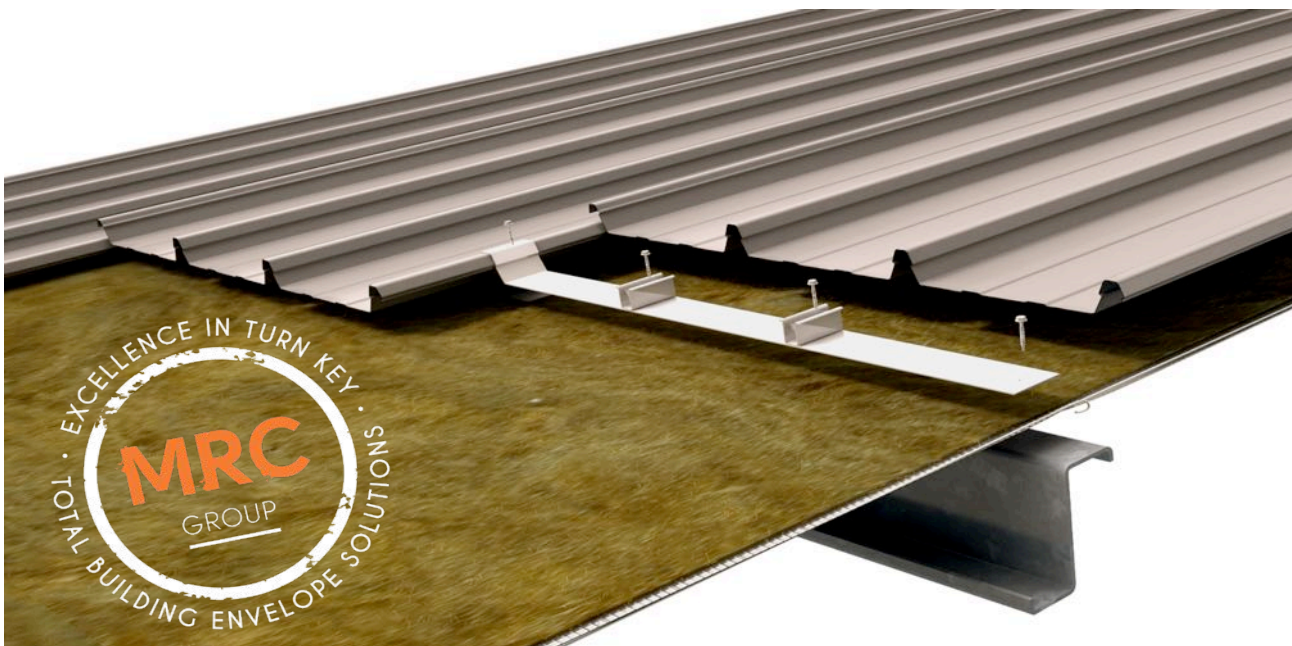

MRC GROUP - 'SECRET FIX' INSULATED ROOF SYSTEM

GUARANTEES / WARRANTIES

The Guardian™ System Warranty covers the roof system, junction points AND perimeter details for:

- Materials
- Workmanship
- Maintenance

RIDGE

- Flashing Gauge 0.8mm
- Total Girth 840mm
- Serrated Closure
- Polyclosure
- Mastic Seal to Polyclosure
- Turn Up of Roof Sheet

HEADWALL

- Flashing Gauge 0.8mm
- Total Girth 840mm
- Serrated Closure
- Polyclosure
- Mastic Seal to Polyclosure
- Turn Up of Roof Sheet

SIDEWALL

- Flashing Gauge 0.55mm
- Separate Support Zed
- Isolating Sealant Tape
- Metal Counter Flashing
- Angled Return
- Height Overall min. 150mm

BARGE

- Flashing Gauge 0.55mm
- Separate Support Zed
- Isolating Sealant Tape