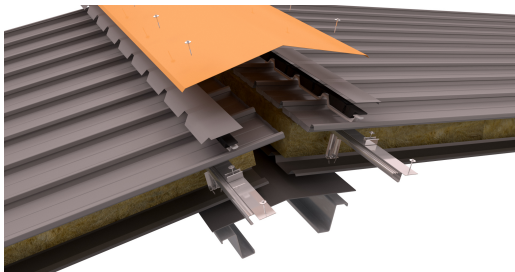

MRC GROUP - 'SECRET FIX' OVER-ROOFING SYSTEM

GUARANTEES / WARRANTIES

The 'Guardian' System Warranty covers the roof system, junction points AND perimeter details for:

- Design
- Materials
- Workmanship
- Maintenance

RIDGE

- Flashing Gauge 0.8mm
- Total Girth 840mm
- Serrated Closure
- Polyclosure
- Mastic Seal to Polyclosure
- Turn Up of Roof Sheet

HEADWALL

- Flashing Gauge 0.8mm
- Total Girth 840mm
- Serrated Closure
- Polyclosure
- Mastic Seal to Polyclosure
- Turn Up of Roof Sheet

SIDEWALL

- Flashing Gauge 0.55mm
- Separate Support Zed
- Isolating Sealant Tape
- Metal Counter Flashing
- Angled Return
- Height Overall min. 150mm

BARGE

- Flashing Gauge 0.55mm
- Separate Support Zed
- Isolating Sealant Tape