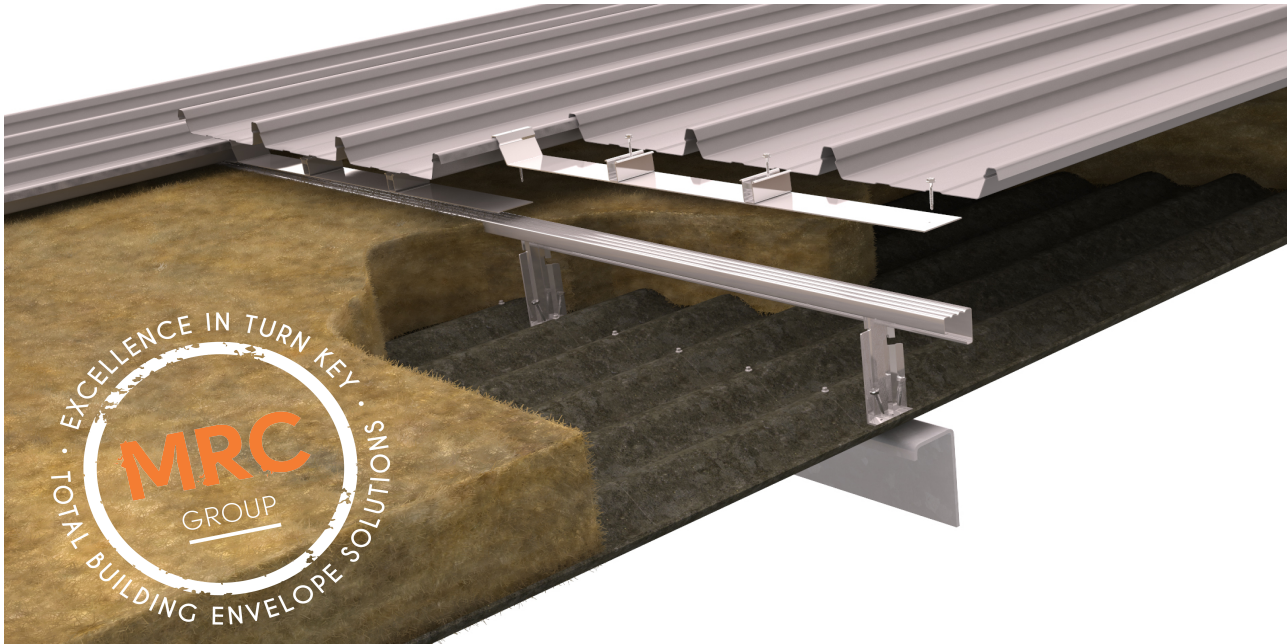

MRC GROUP - 'SECRET FIX' OVER-ROOFING SYSTEM

GUARANTEES / WARRANTIES

The 'Guardian' System Warranty covers the roof system, junction points AND perimeter details for:

- Design
- Materials
- Workmanship
- Maintenance

RIDGE

- Flashing Gauge 0.8mm
- Total Girth 840mm
- Serrated Closure
- Polyclosure
- Mastic Seal to Polyclosure
- Turn Up of Roof Sheet

HEADWALL

- Flashing Gauge 0.8mm
- Total Girth 840mm
- Serrated Closure
- Polyclosure
- Mastic Seal to Polyclosure
- Turn Up of Roof Sheet

SIDEWALL

- Flashing Gauge 0.55mm
- Separate Support Zed
- Isolating Sealant Tape
- Metal Counter Flashing
- Angled Return
- Height Overall min. 150mm

BARGE

- Flashing Gauge 0.55mm
- Separate Support Zed
- Isolating Sealant Tape