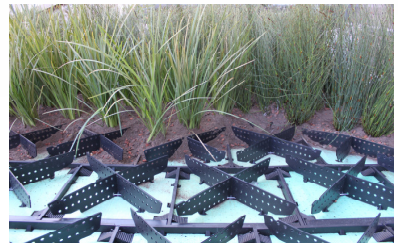

Offices:

Johannesburg

Durban

Cape Town

EXCELLENCE IN GREEN ROOFING SYSTEMS

- Modular / Built up systems available.
- Reduce heating and cooling costs.
- Extensive, semi-intensive or intensive systems.
- Effective storm water management tool which controls water 'run off.'
- Reduce city 'heat island' effect.
- Reduce smog and improves air quality.
- Provide habitat for wildlife.
- Backed with a single source up to 20 year system guarantee.